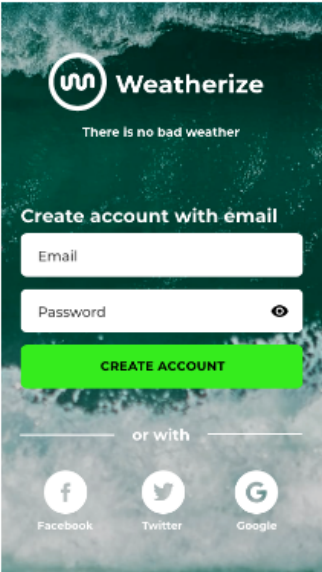

Iterations of the sign up screen

SIGN-UP
Low-Fidelity

Mid/High - Fidelity
Usability Tested

First Mock-up

Mock-up Iteration

Final mock-up

Iterations of the Dashboard (returning user)

Low-Fidelity

Mid - Fidelity

High-Fidelity
(Usability Tested)

Mock-up

Final mock-up

Iterations of the Location Page (weather forecast)

Low-Fidelity

Mid - Fidelity

High-Fidelity
(Usability Tested)