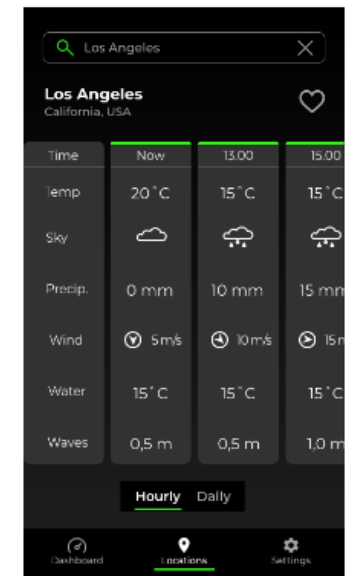

Mid - Fidelity

High-Fidelity
(Usability Tested)

Mock-up

Final mock-up

Iterations of the Location Page (weather forecast)

Low-Fidelity

Mid - Fidelity

High-Fidelity
(Usability Tested)