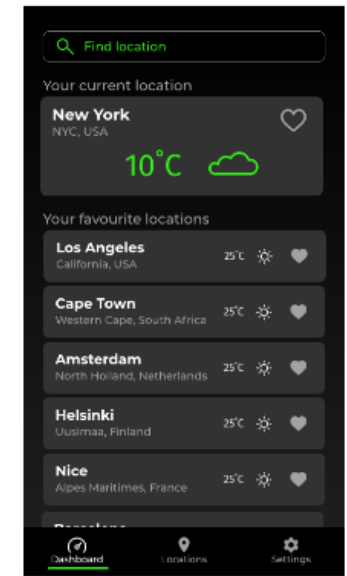

Iterations of the sign up screen

SIGN-UP
Low-Fidelity

Mid/High - Fidelity
Usability Tested

First Mock-up

Mock-up Iteration

Final mock-up

Iterations of the Dashboard (returning user)

Low-Fidelity

Mid - Fidelity

High-Fidelity
(Usability Tested)

Mock-up

Final mock-up

Iterations of the Location Page (weather forecast)

Low-Fidelity

Mid - Fidelity

High-Fidelity
(Usability Tested)