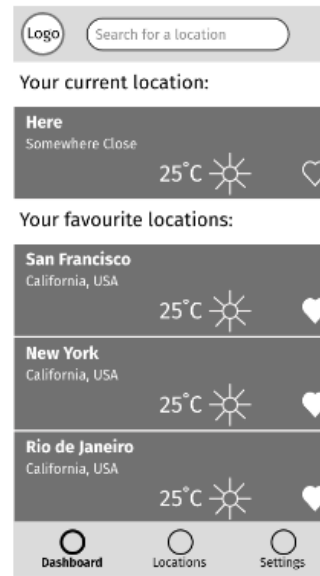

Iterations of the sign up screen

SIGN-UP
Low-Fidelity

Mid/High - Fidelity
Usability Tested

First Mock-up

Mock-up Iteration

Final mock-up

Iterations of the Dashboard (returning user)

Low-Fidelity

Mid - Fidelity

High-Fidelity
(Usability Tested)

Mock-up

Final mock-up

Iterations of the Location Page (weather forecast)

Low-Fidelity

Mid - Fidelity

High-Fidelity
(Usability Tested)