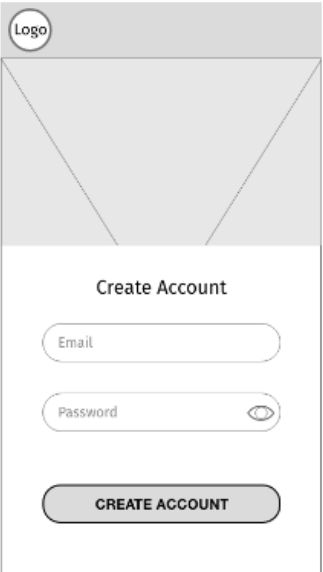

Iterations of the sign up screen

SIGN-UP
Low-Fidelity

Mid/High - Fidelity
Usability Tested

First Mock-up

Mock-up Iteration

Final mock-up

Iterations of the Dashboard (returning user)

Low-Fidelity

Mid - Fidelity

High-Fidelity
(Usability Tested)

Mock-up

Final mock-up

Iterations of the Location Page (weather forecast)

Low-Fidelity

Mid - Fidelity

High-Fidelity
(Usability Tested)