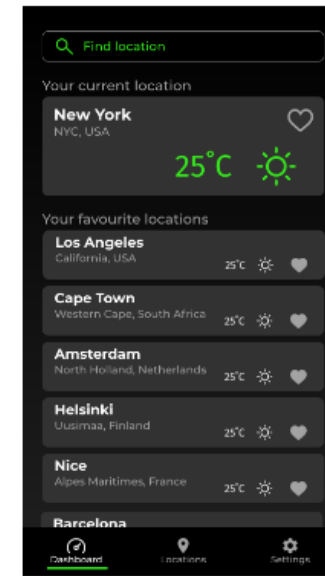

Iterations of the sign up screen

SIGN-UP
Low-Fidelity

Mid/High - Fidelity
Usability Tested

First Mock-up

Mock-up Iteration

Final mock-up

Iterations of the Dashboard (returning user)

Low-Fidelity

Mid - Fidelity

High-Fidelity
(Usability Tested)

Mock-up

Final mock-up

Iterations of the Location Page (weather forecast)

Low-Fidelity

Mid - Fidelity

High-Fidelity
(Usability Tested)