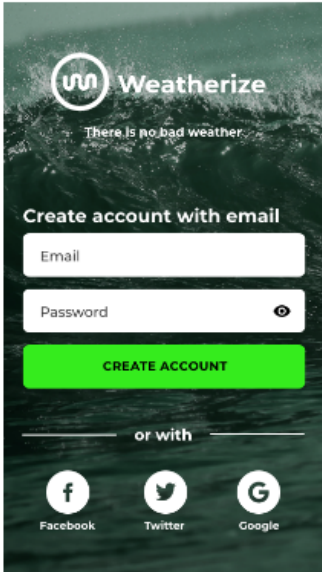

Iterations of the sign up screen

SIGN-UP
Low-Fidelity

Mid/High - Fidelity
Usability Tested

First Mock-up

Mock-up Iteration

Final mock-up

Iterations of the Dashboard (returning user)

Low-Fidelity

Mid - Fidelity

High-Fidelity
(Usability Tested)

Mock-up

Final mock-up

Iterations of the Location Page (weather forecast)

Low-Fidelity

Mid - Fidelity

High-Fidelity
(Usability Tested)