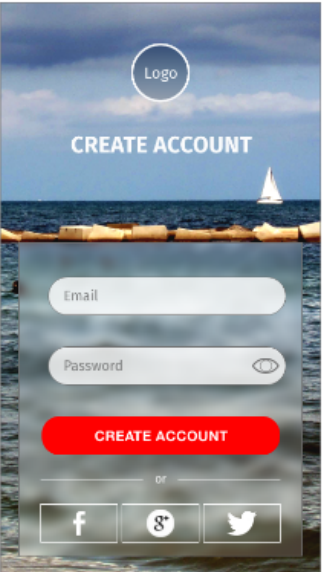

Iterations of the sign up screen

SIGN-UP
Low-Fidelity

Mid/High - Fidelity
Usability Tested

First Mock-up

Mock-up Iteration

Final mock-up

Iterations of the Dashboard (returning user)

Low-Fidelity

Mid - Fidelity

High-Fidelity
(Usability Tested)

Mock-up

Final mock-up

Iterations of the Location Page (weather forecast)

Low-Fidelity

Mid - Fidelity

High-Fidelity
(Usability Tested)