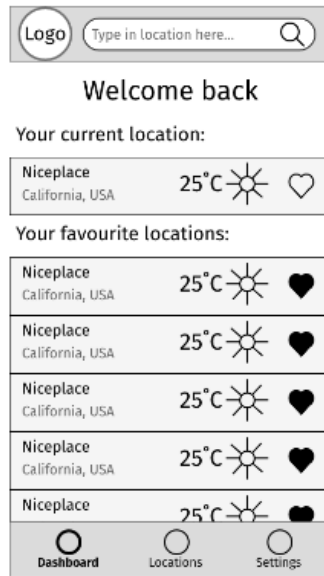

Iterations of the sign up screen

SIGN-UP
Low-Fidelity

Mid/High - Fidelity
Usability Tested

First Mock-up

Mock-up Iteration

Final mock-up

Iterations of the Dashboard (returning user)

Low-Fidelity

Mid - Fidelity

High-Fidelity
(Usability Tested)

Mock-up

Final mock-up

Iterations of the Location Page (weather forecast)

Low-Fidelity

Mid - Fidelity

High-Fidelity
(Usability Tested)