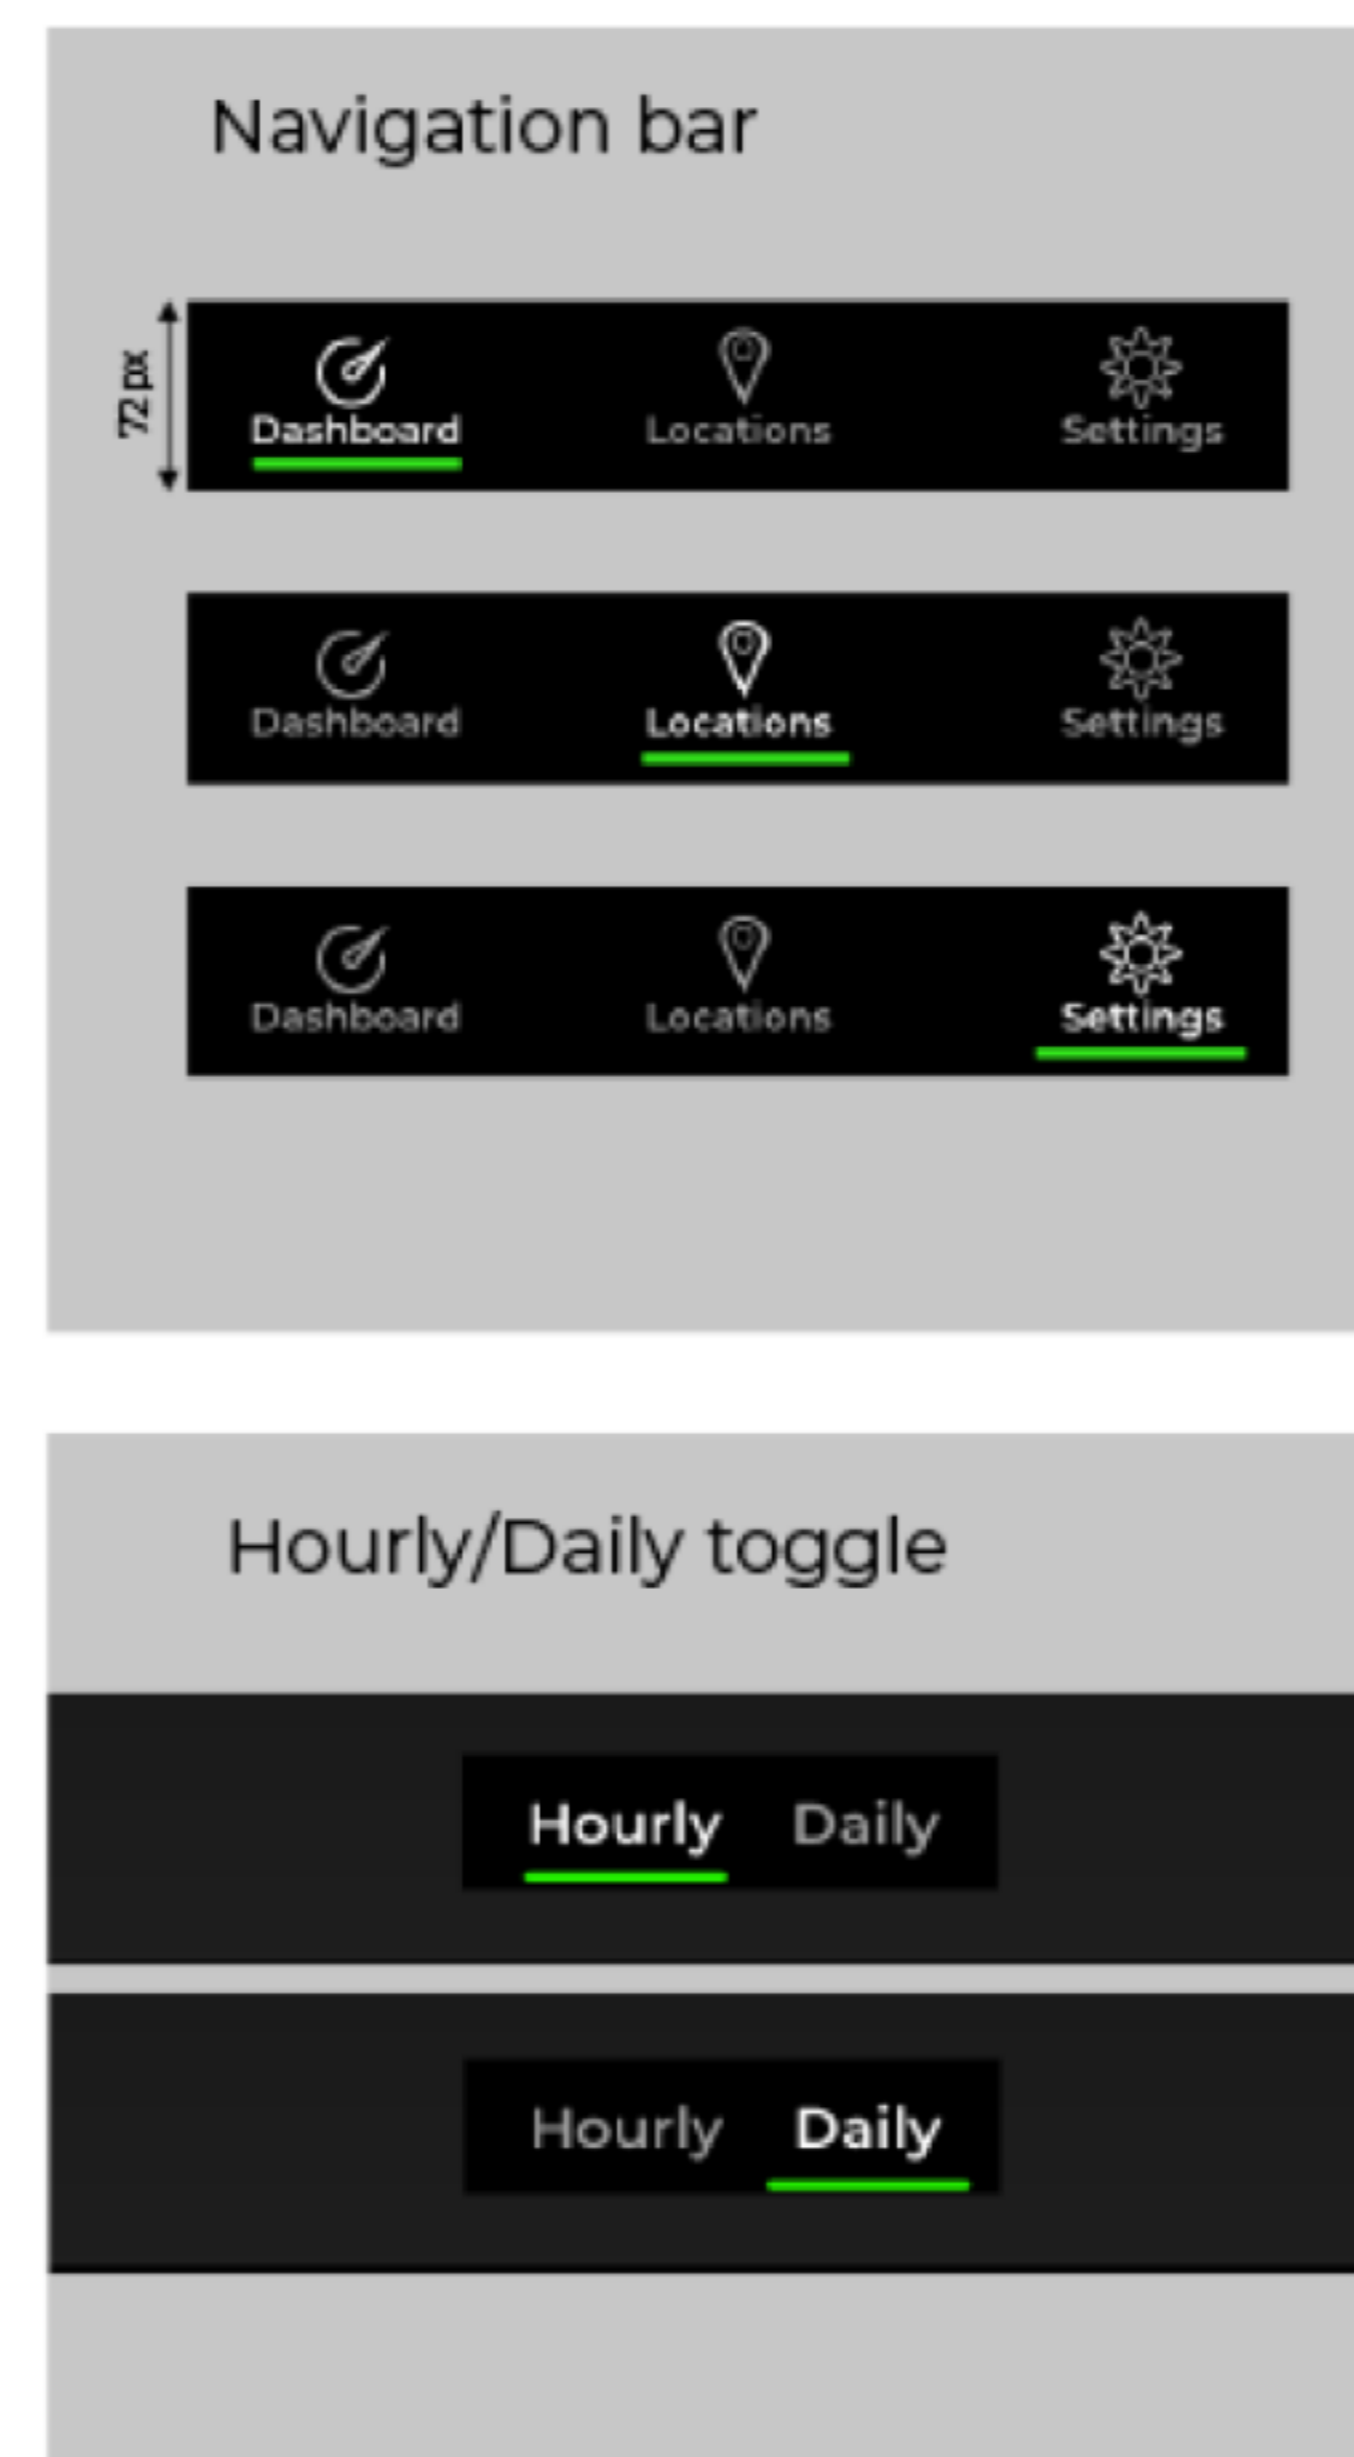

Colors

Typography

Header 1 Bold 29px	Water/air temp; waves; rain values Regular 25px
Header 2 Bold 18px	Location name Bold 20px
BUTTON Bold 16px, AV 25	Location description Medium 15px
Warning messages Bold 15px	Search autocomplete Medium 18px
Search input Medium 16px	Weather attributes & times Regular 18px
Input fields Medium 18px	Wind speed value Regular 18px, AV -50
Input field helper text Medium 12px	

No border in default state. Green border when selected. Red border by input error.

By input error the respective field and all which potentially are beneath move downwards by 31px in order to make space for the error message.

Text size: 16px
Active state duration: 0,1s to visually confirm user's action.

Search field

Navigation bar & toggle

The navigation bar is placed directly on the black background, so its upper border is not visible on all the screens.

The selected icon is white and underlined with the 78x4px green (#33CF20) line. Non selected icons are grey (#C7C7C7).

By selection of a navigation bar icon, the movement of the green line is **animated** in order to underline the dynamic character of the app.