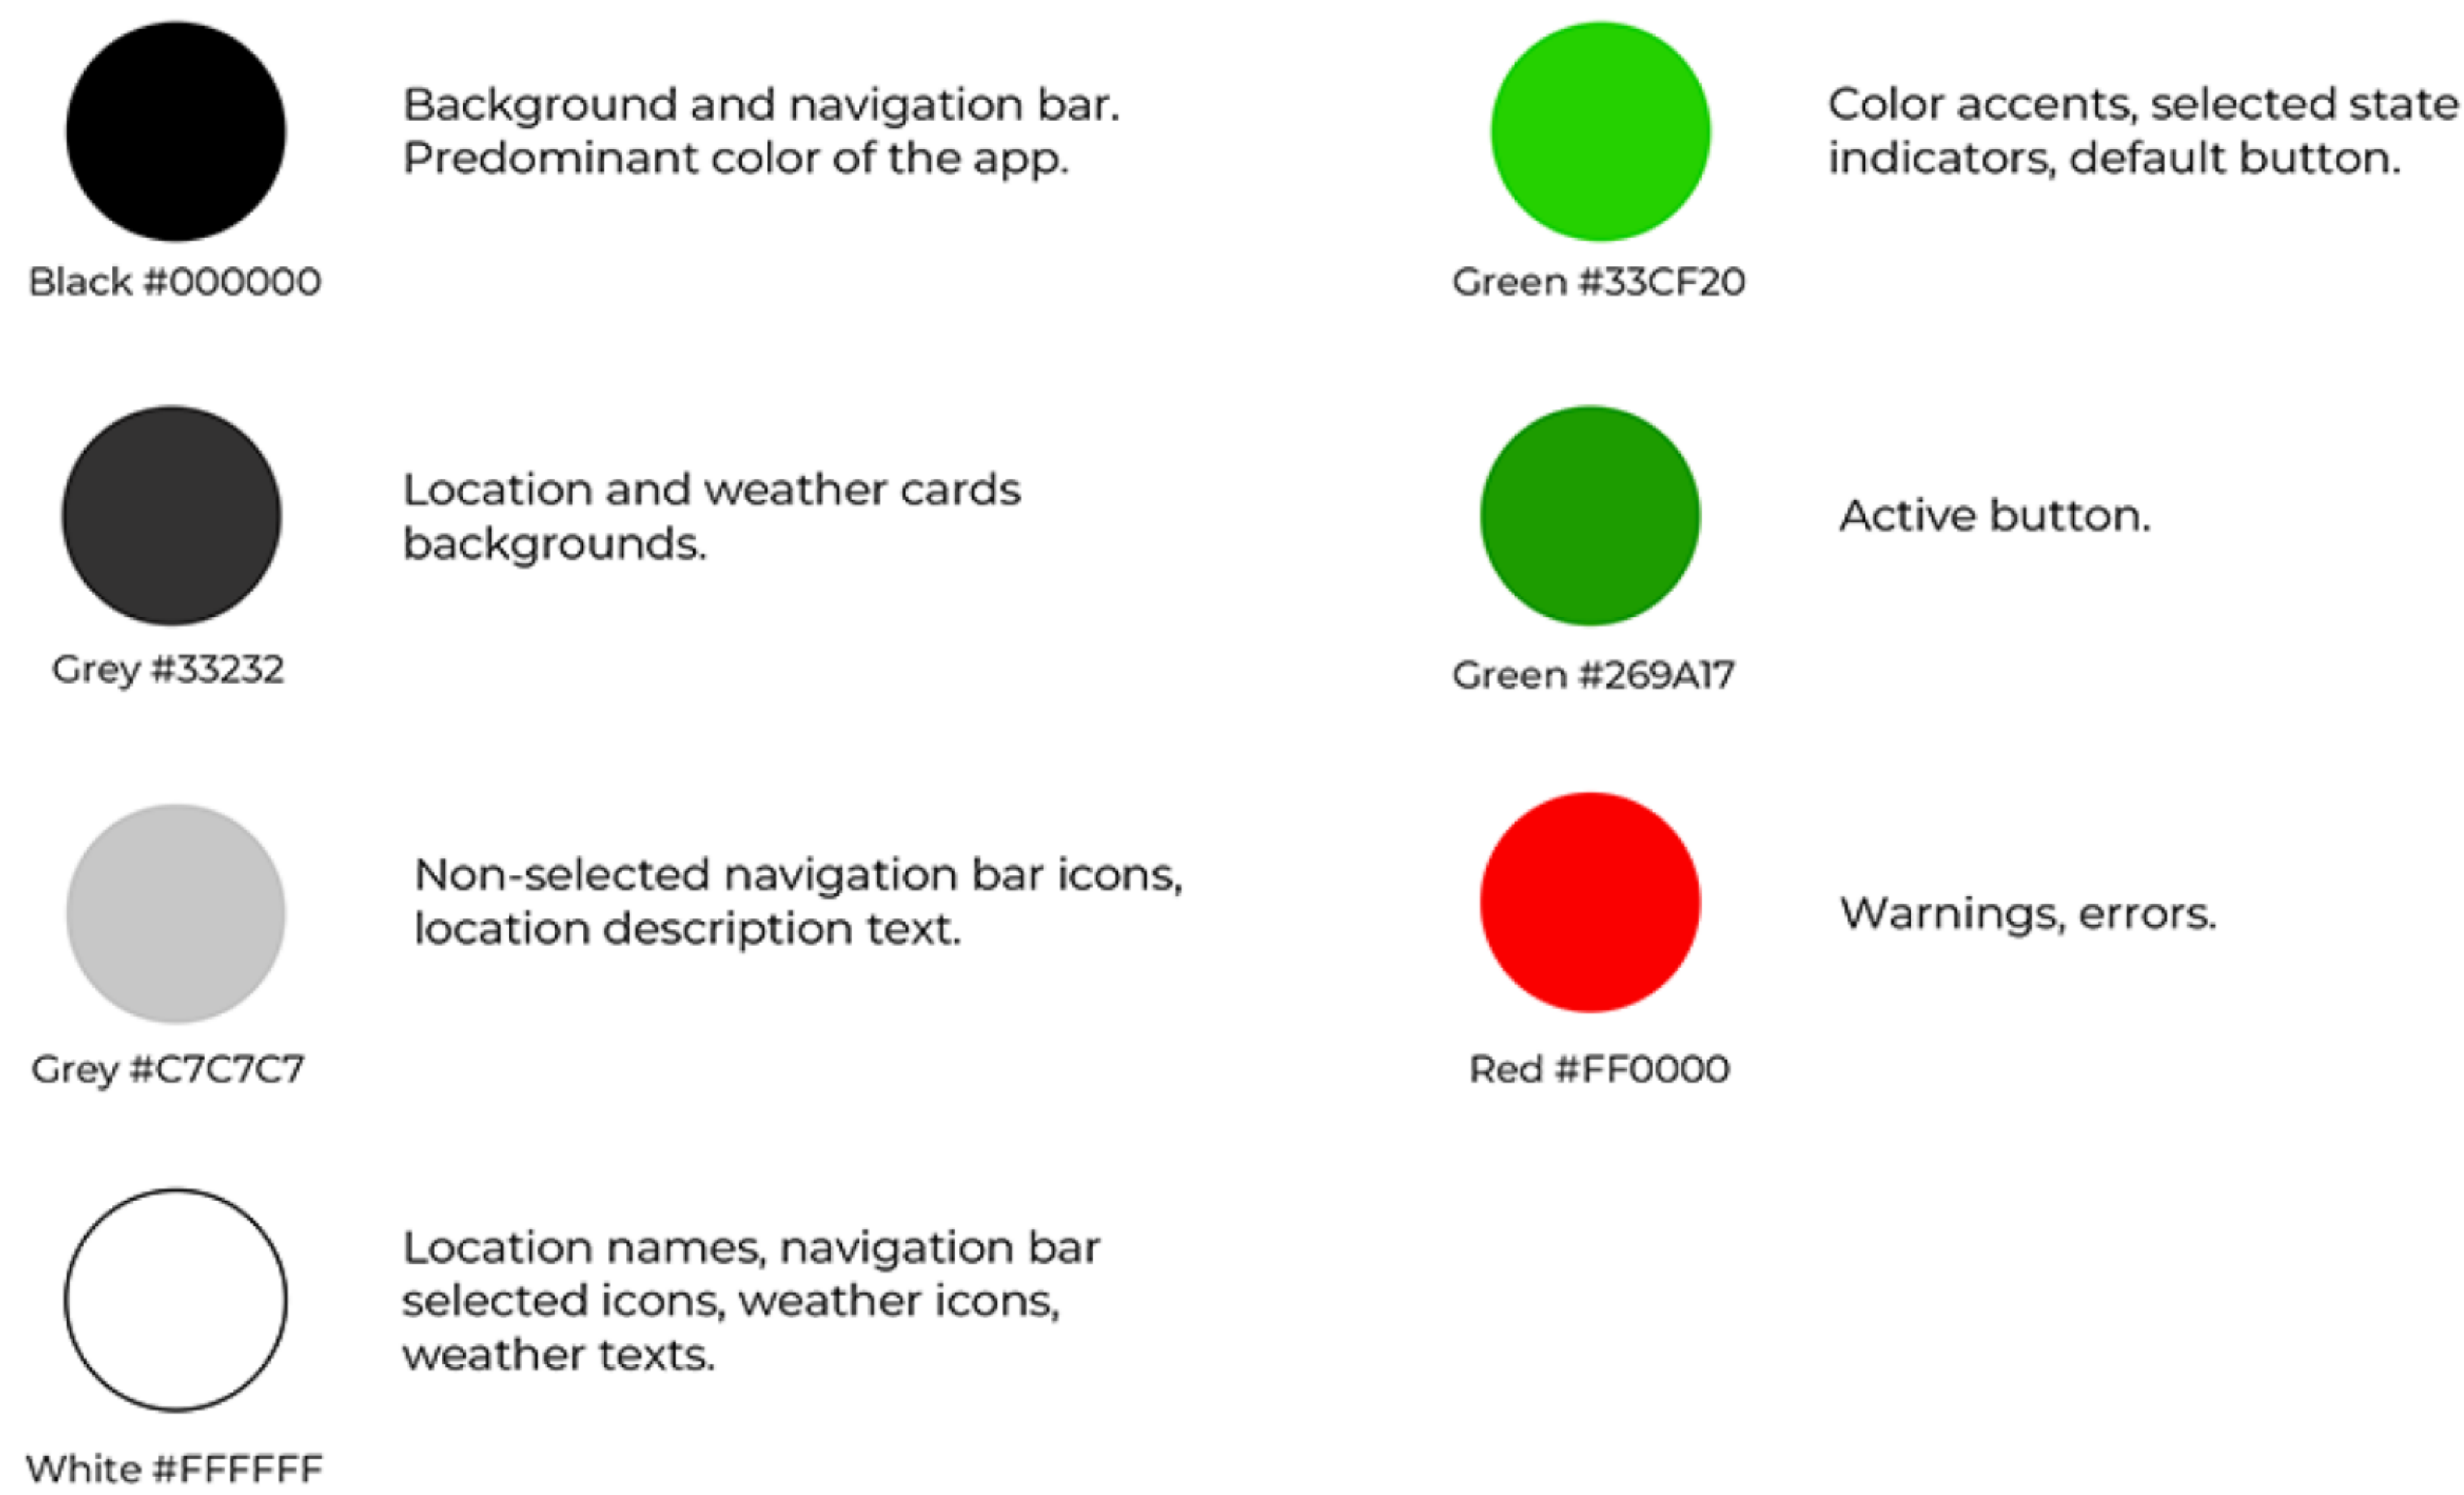

Colors

Typography

Header 1 Bold 29px	Water/air temp; waves; rain values Regular 25px
Header 2 Bold 18px	Location name Bold 20px
BUTTON Bold 16px, AV 25	Location description Medium 15px
Warning messages Bold 15px	Search autocomplete Medium 18px
Search input Medium 16px	Weather attributes & times Regular 18px
Input fields Medium 18px	Wind speed value Regular 18px, AV -50
Input field helper text Medium 12px	

No border in default state. Green border when selected. Red border by input error.

By input error the respective field and all which potentially are beneath move downwards by 31px in order to make space for the error message.

The selected icon is white and underlined with the 78x4px green (#33CF20) line. Non selected icons are grey (#C7C7C7).

By selection of a navigation bar icon, the movement of the green line is **animated** in order to underline the dynamic character of the app.

Font size: 17px

The colors of the the toggle and the **animation** of the green line are same as the ones in the navigation bar in order to keep consistency.

Examples of navigation bar and toggle

Locations cards & Icons