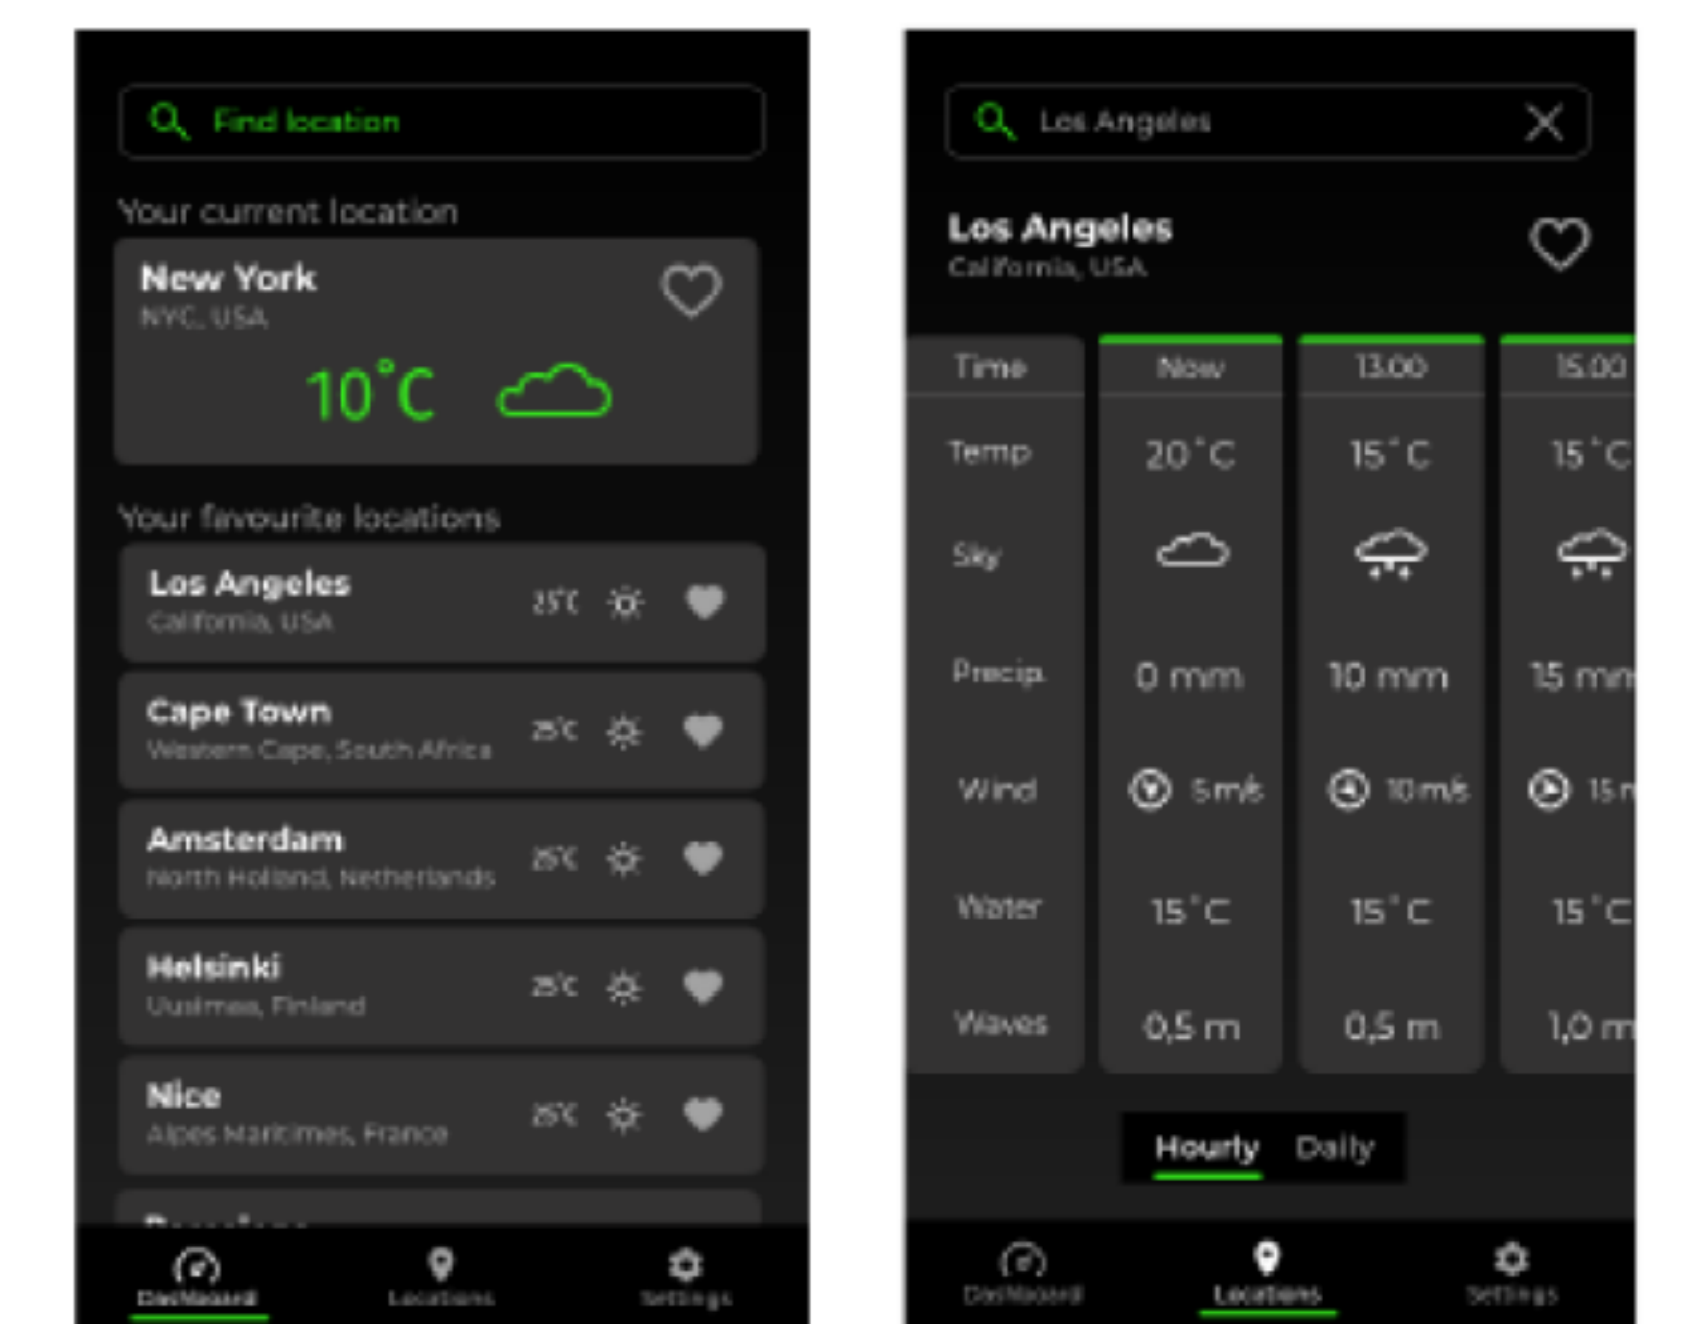

Text size: 16px
Active state duration: 0,1s to visually confirm user's action.

Search field

Navigation bar & toggle

The navigation bar is placed directly on the black background, so its upper border is not visible on all the screens.

The selected icon is white and underlined with the 78x4px green (#33CF20) line. Non selected icons are grey (#C7C7C7).

By selection of a navigation bar icon, the movement of the green line is **animated** in order to underline the dynamic character of the app.

Font size: 17px

The colors of the the toggle and the **animation** of the green line are same as the ones in the navigation bar in order to keep consistency.

Examples of navigation bar and toggle

Locations cards & Icons

Location name font size: 20px bold
Location helper text size: 15px

The primary card is used for the current location and first location on the favorites and near you screens. Font size: 18px/14px.

The icons are minimalistic and simple in order to keep them clear and easy to understand.