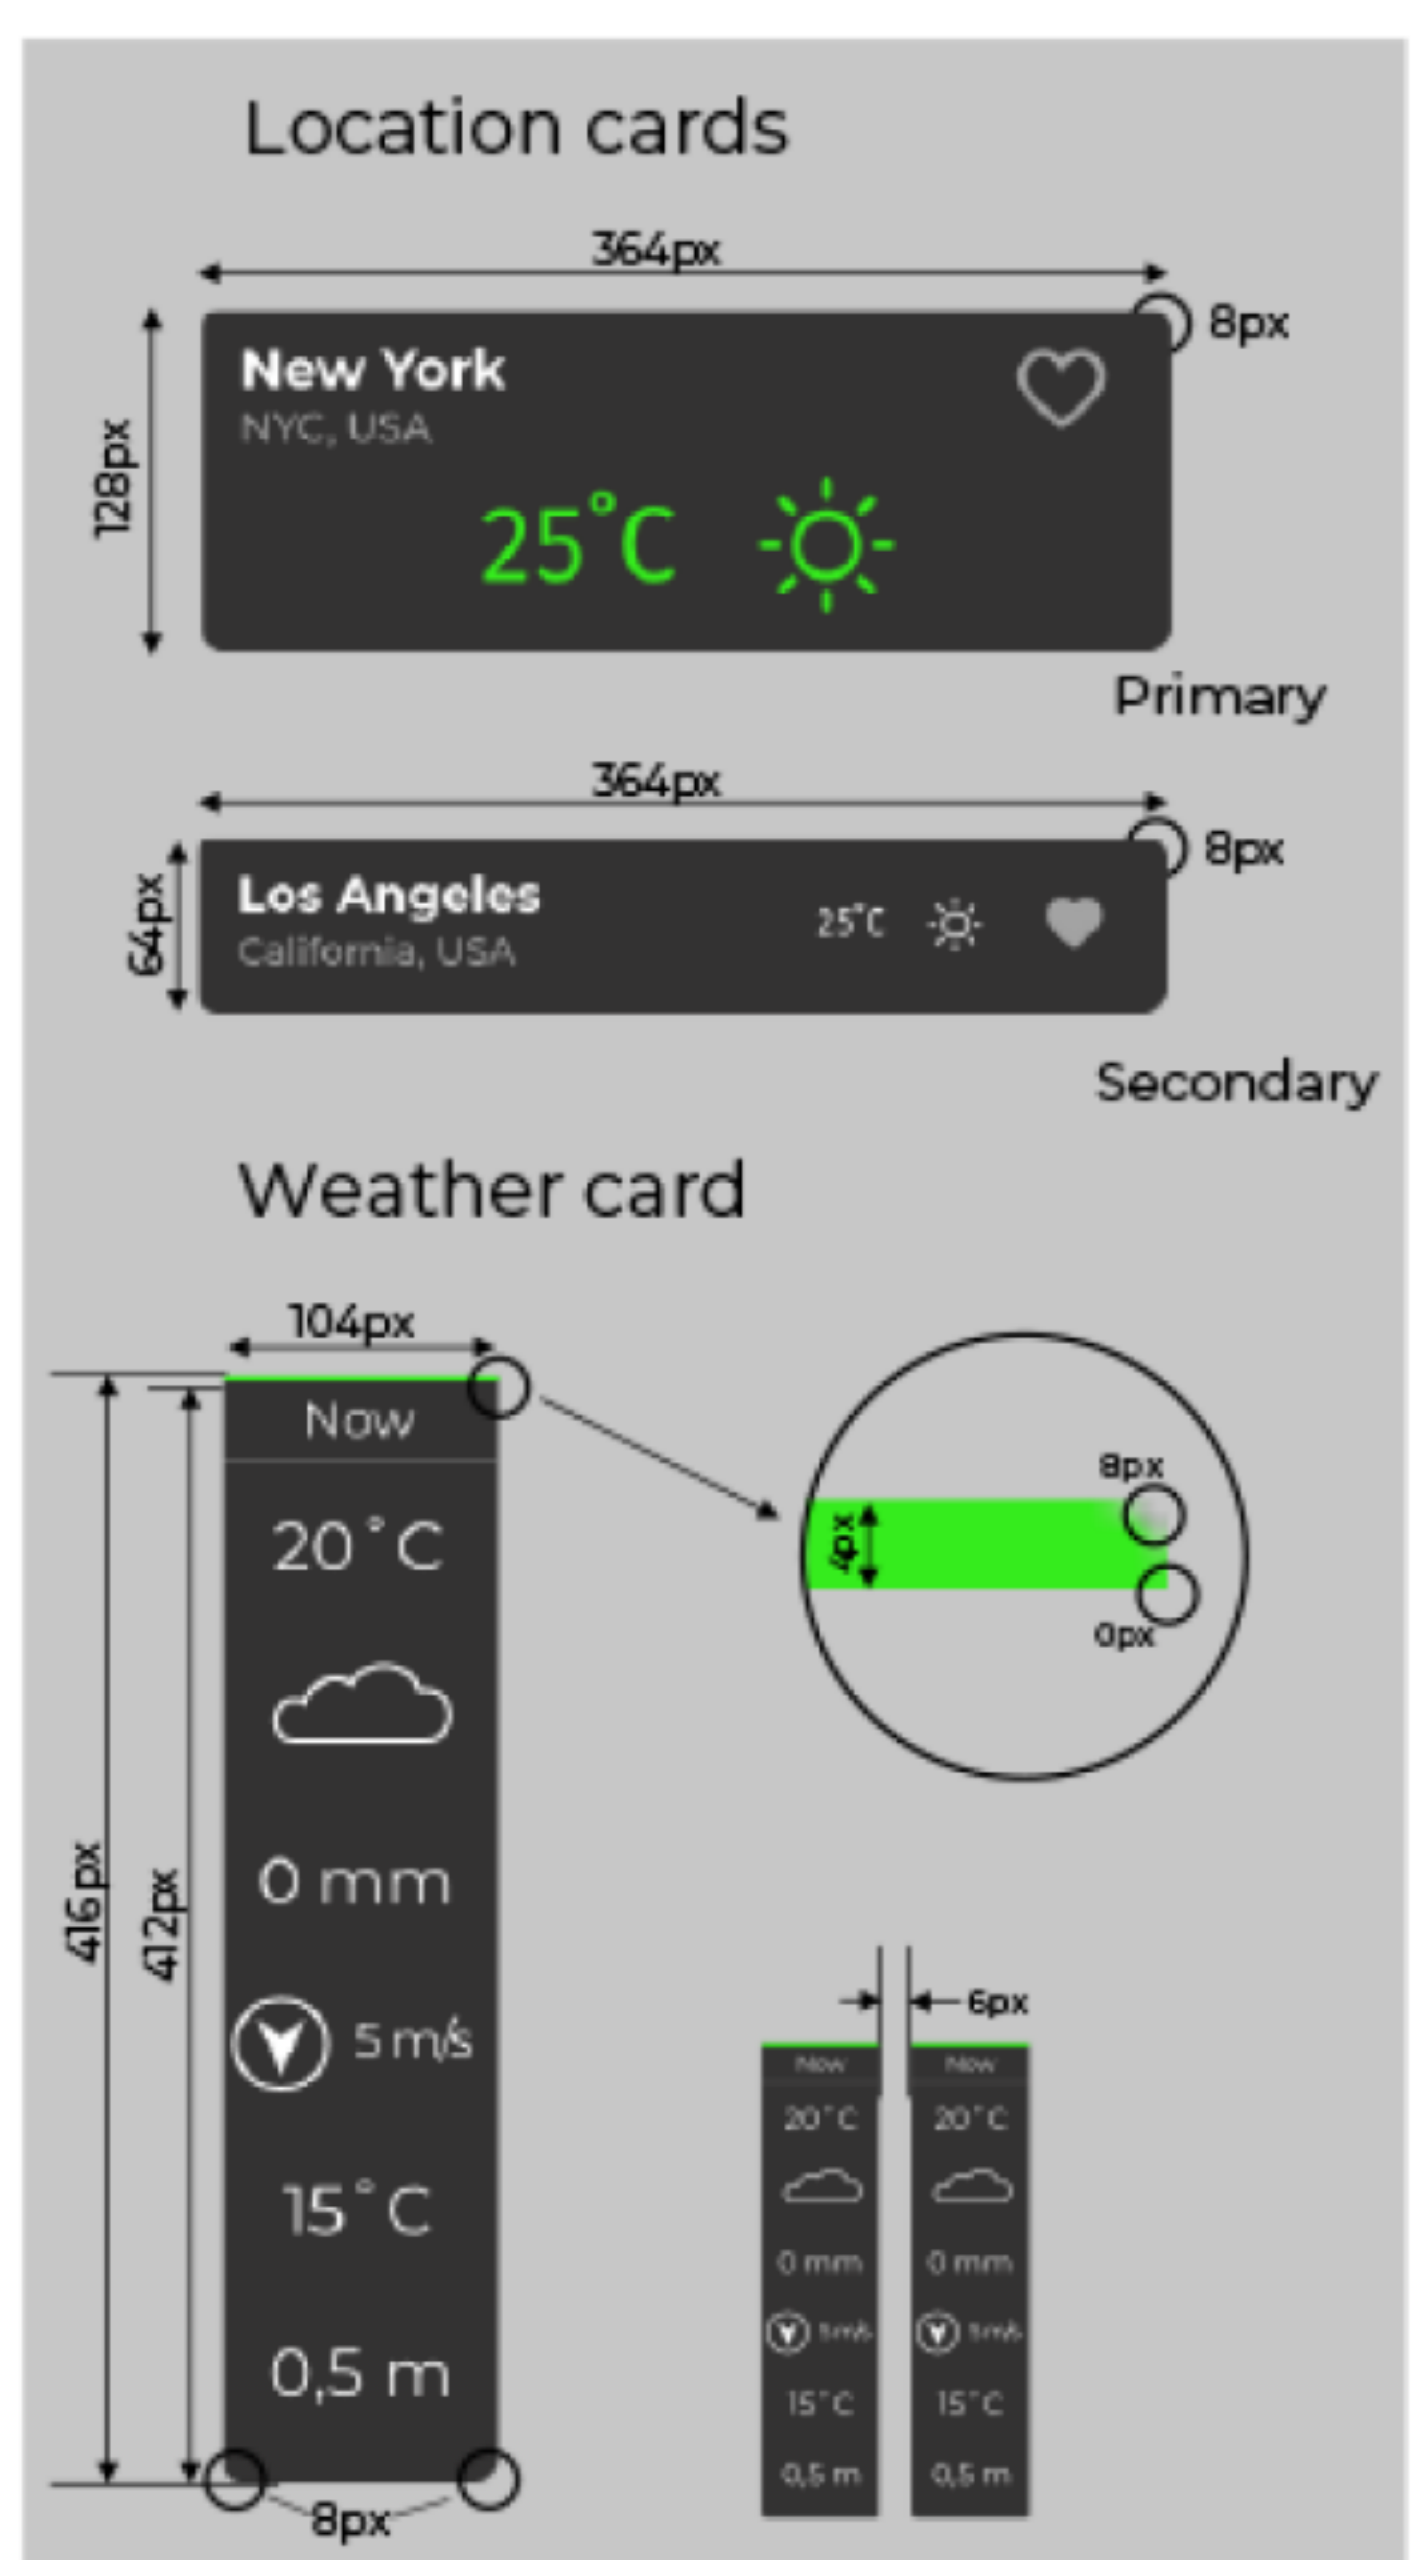

Colors

Typography

Header 1 Bold 29px	Water/air temp; waves; rain values Regular 25px
Header 2 Bold 18px	Location name Bold 20px
BUTTON Bold 16px, AV 25	Location description Medium 15px
Warning messages Bold 15px	Search autocomplete Medium 18px
Search input Medium 16px	Weather attributes & times Regular 18px
Input fields Medium 18px	Wind speed value Regular 18px, AV -50
Input field helper text Medium 12px	

No border in default state. Green border when selected. Red border by input error.

By input error the respective field and all which potentially are beneath move downwards by 31px in order to make space for the error message.

The selected icon is white and underlined with the 78x4px green (#33CF20) line. Non selected icons are grey (#C7C7C7).

By selection of a navigation bar icon, the movement of the green line is **animated** in order to underline the dynamic character of the app.

Font size: 17px

The colors of the the toggle and the **animation** of the green line are same as the ones in the navigation bar in order to keep consistency.

Examples of navigation bar and toggle

Locations cards & Icons