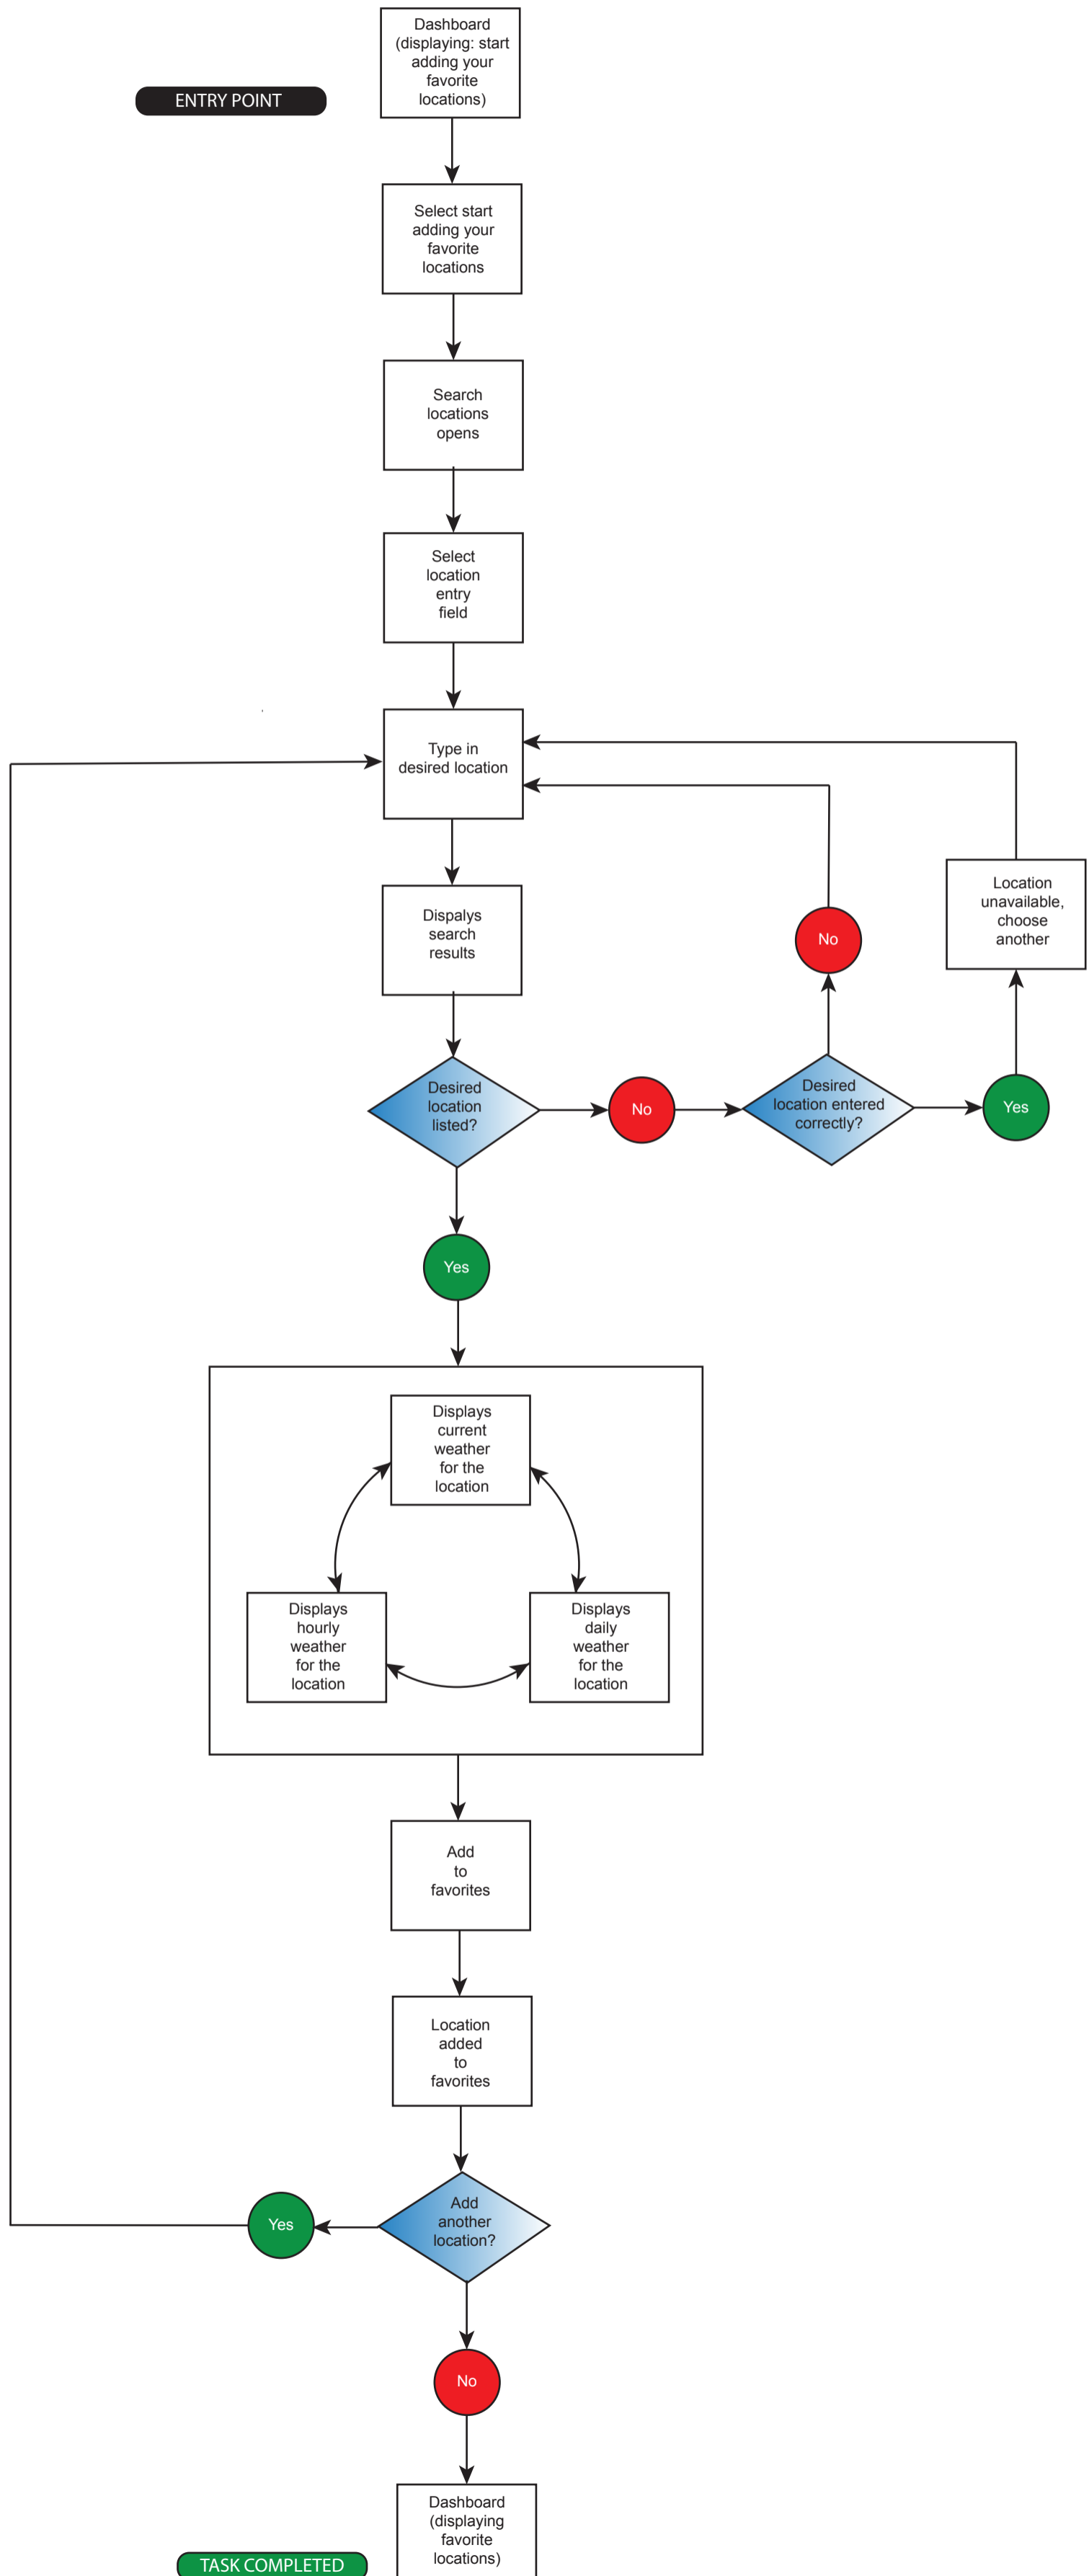

Persona: Piotr (as a new user)  
 Task: Sign-up (create account)  
 Entry Point: open app  
 Success criteria: Account created

Persona: Piotr (as a returning user)  
 Task: Find your desired location(s) and add to favorites  
 Entry Point: open app  
 Success criteria: Desired locations added to favorites

Persona: Wojtek (returning user)

Task: Check the weather for a specific date for a location from favorites

Entry Point: Open app

Success criteria: Weather for the desired favorite location and date displayed