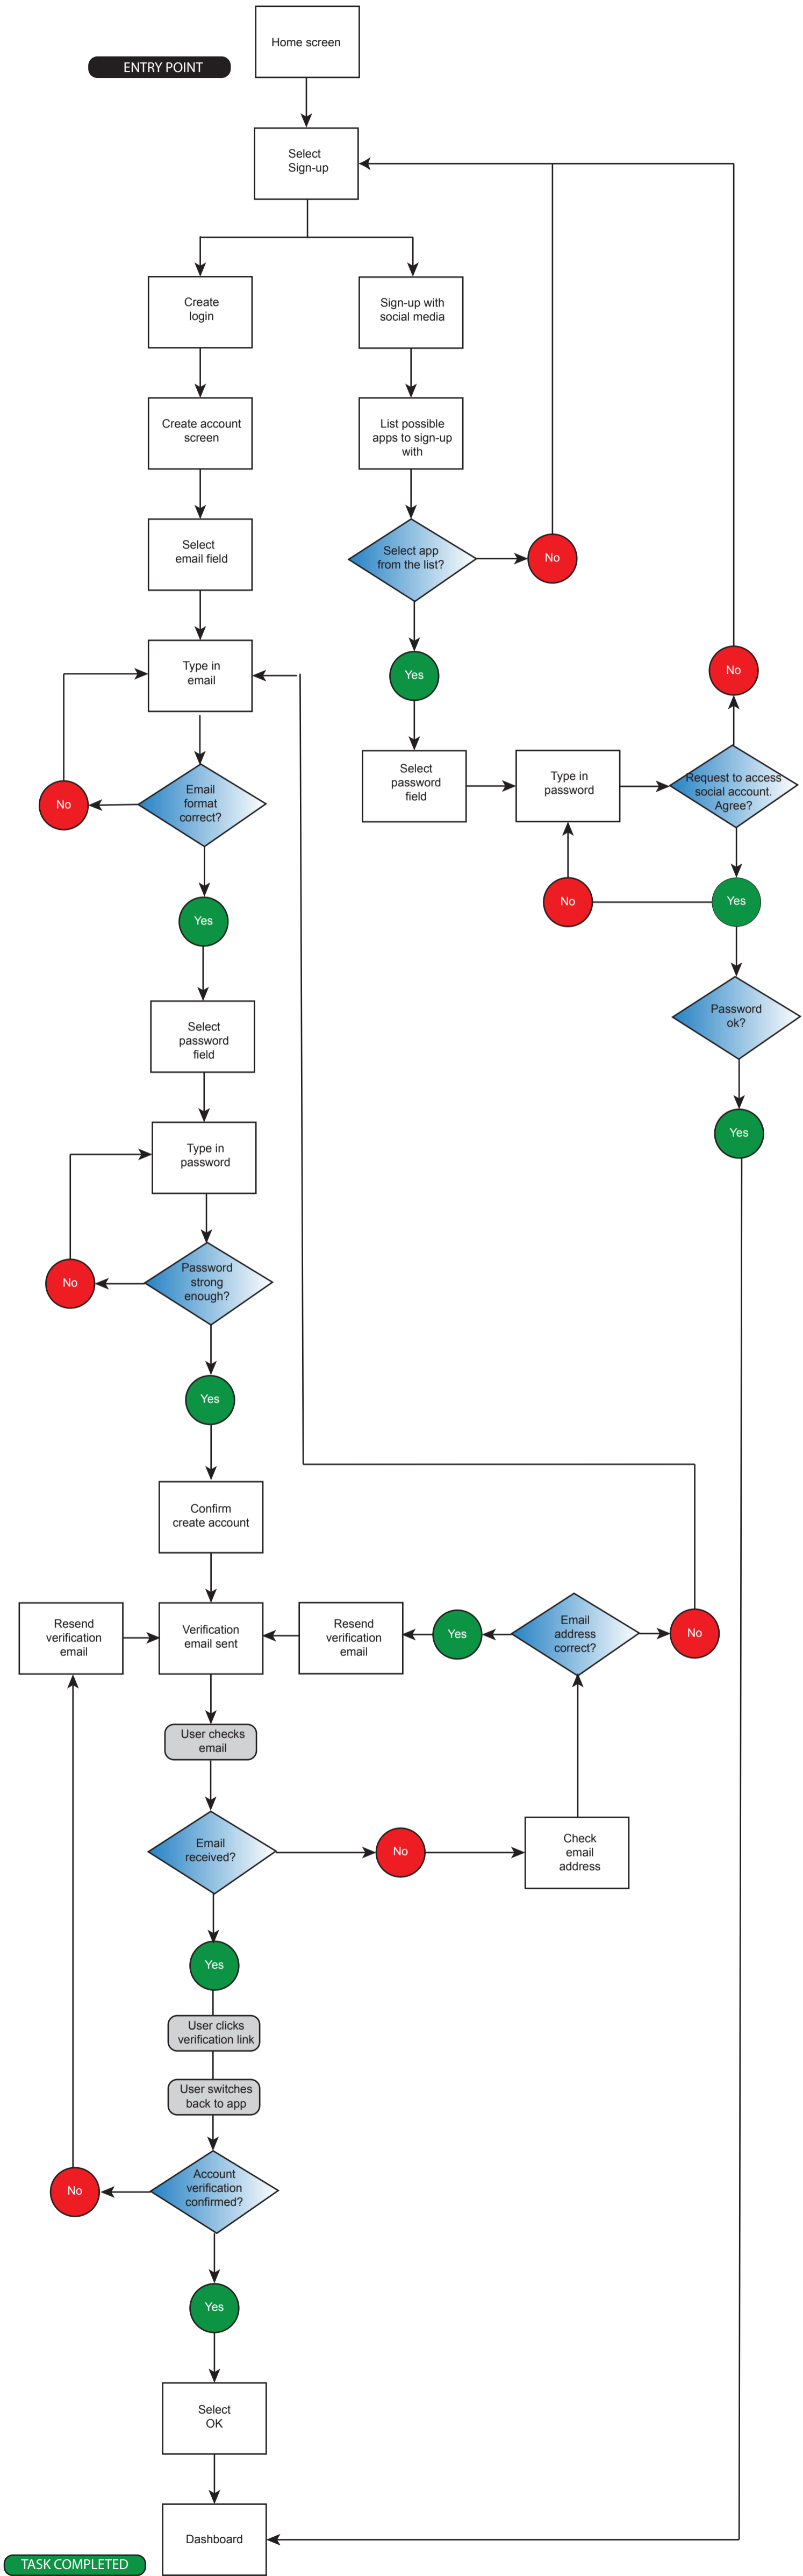

Persona: Piotr (as a new user)  
 Task: Sign-up (create account)  
 Entry Point: open app  
 Success criteria: Account created

Persona: Piotr (as a returning user)  
 Task: Find your desired location(s) and add to favorites  
 Entry Point: open app  
 Success criteria: Desired locations added to favorites

Persona: Wojtek (returning user)

Task: Check the weather for a specific date for a location from favorites

Entry Point: Open app

Success criteria: Weather for the desired favorite location and date displayed