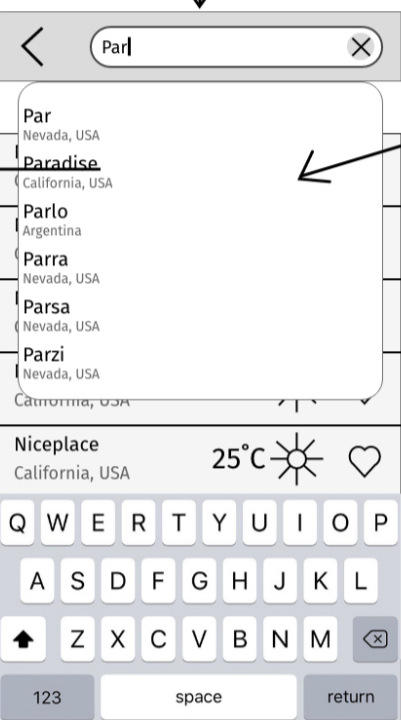

Search autocomplete