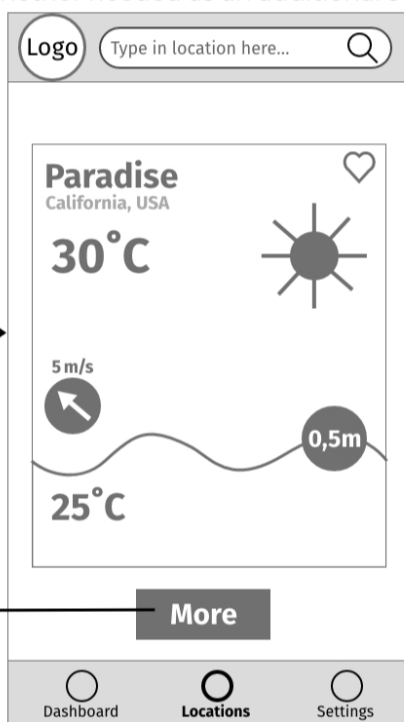

Selecting a location from the autocomplete list

Location page - to be determined whether needed as an additional step

Adding to favs