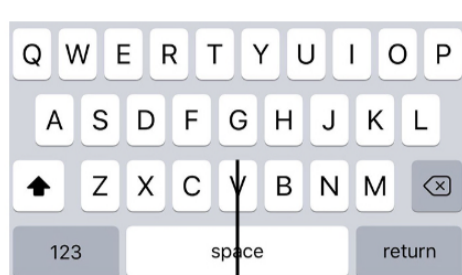

High Fidelity Wireframes (search for a location and add to favs)