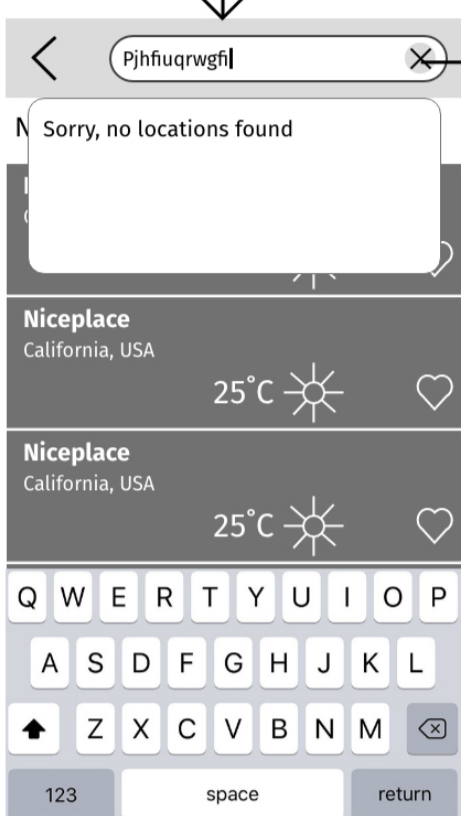

Dashboard new user

Dashboard returning user (shown for perspective)

Dashboard - alternative design less flexible

Tapping search field

New user - no recent searches

Returning user - recent searches displayed

Typing in location

Typing in non-existing location

Search autocomplete

Selecting a location from the autocomplete list

Location page - to be determined whether needed as an additional step

Adding to favs

Switch to daily mode

High Fidelity Wireframes (search for a location and add to favs)

auto

auto

auto