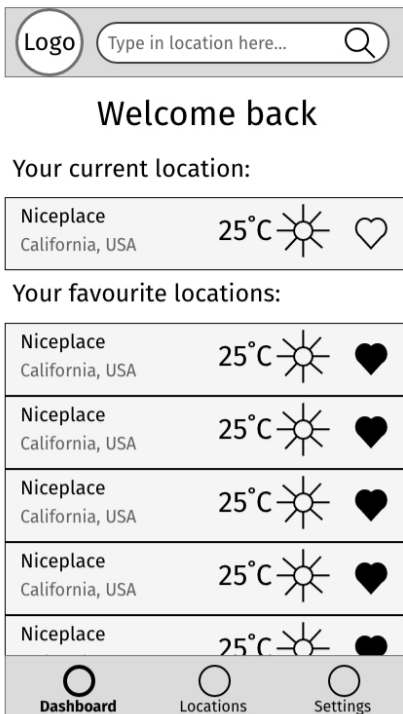

DASHBOARD (NEW USER)

SEARCH RESULTS

LOCATION PAGE

SEARCH LOCATION AND ADD TO FAVORITES (MOBILE)

DASHBOARD (NEW USER)

SEARCH LOCATION AND ADD TO FAVORITES (DESKTOP)

LOCATION PAGE

Mid Fidelity Wireframes (search for a location and add to favs)

Dashboard new user

Dashboard returning user (shown for perspective)

Dashboard - alternative design less flexible

Tapping search field

New user - no recent searches

Returning user - recent searches displayed