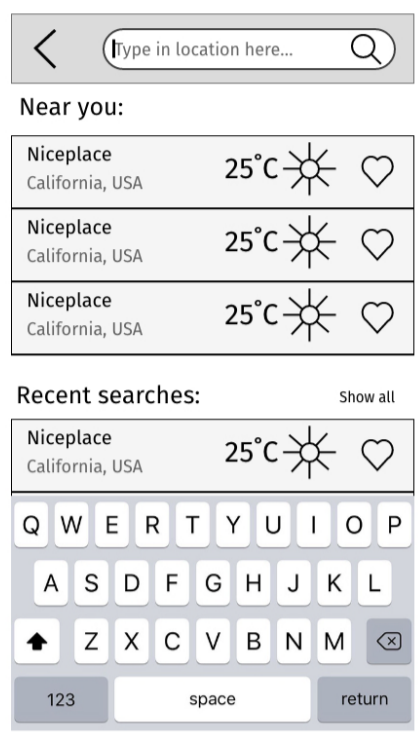

DASHBOARD (NEW USER)

SEARCH RESULTS

LOCATION PAGE

SEARCH LOCATION AND ADD TO FAVORITES (MOBILE)

DASHBOARD (NEW USER)

SEARCH LOCATION AND ADD TO FAVORITES (DESKTOP)

LOCATION PAGE

Mid Fidelity Wireframes (search for a location and add to favs)

Dashboard new user

Dashboard returning user (shown for perspective)

Dashboard - alternative design less flexible

Tapping search field

New user - no recent searches

Returning user - recent searches displayed

Typing in location

Typing in non-existing location

Search autocomplete

Selecting a location from the autocomplete list

Location page - to be determined whether needed as an additional step

Adding to favs

Switch to daily mode