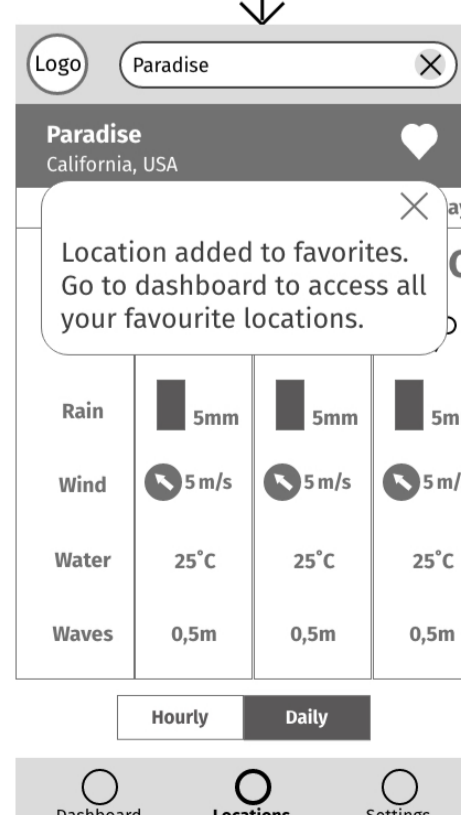

High Fidelity Wireframes (search for a location and add to favs)

auto

auto

auto