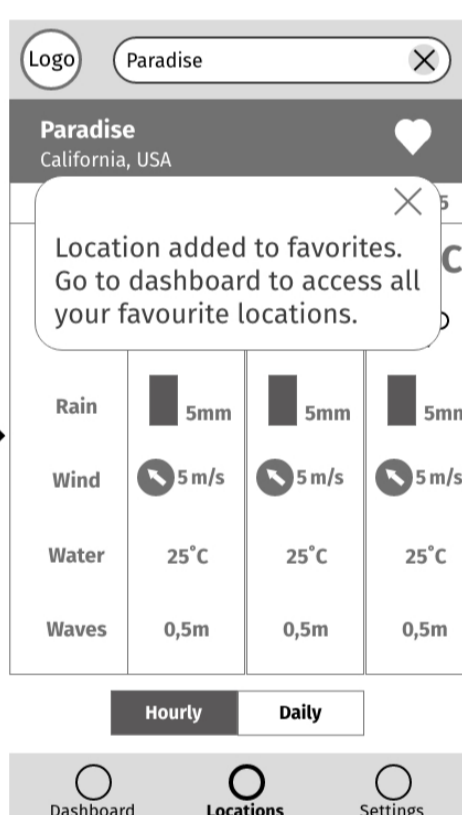

High Fidelity Wireframes (search for a location and add to favs)

auto

auto

auto