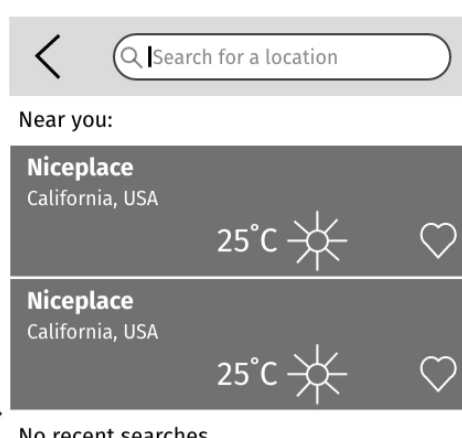

Typing in location

Typing in non-existing location

Search autocomplete

Selecting a location from the autocomplete list

Location page - to be determined whether needed as an additional step

Adding to favs

Switch to daily mode

High Fidelity Wireframes (search for a location and add to favs)

auto

auto

auto