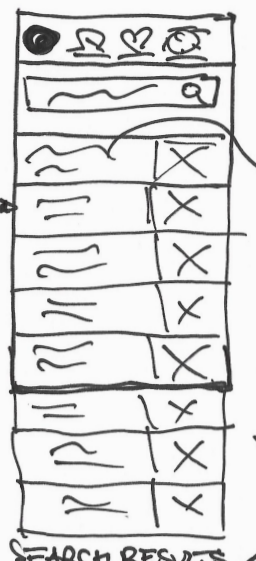

DASHBOARD (NEW USER)

SEARCH RESULTS

LOCATION PAGE

SEARCH LOCATION AND ADD TO FAVORITES (MOBILE)

DASHBOARD (NEW USER)

SEARCH LOCATION AND ADD TO FAVORITES (DESKTOP)

LOCATION PAGE

Mid Fidelity Wireframes (search for a location and add to favs)

Dashboard new user

Dashboard returning user (shown for perspective)

Dashboard - alternative design less flexible

Tapping search field

New user - no recent searches

Returning user - recent searches displayed