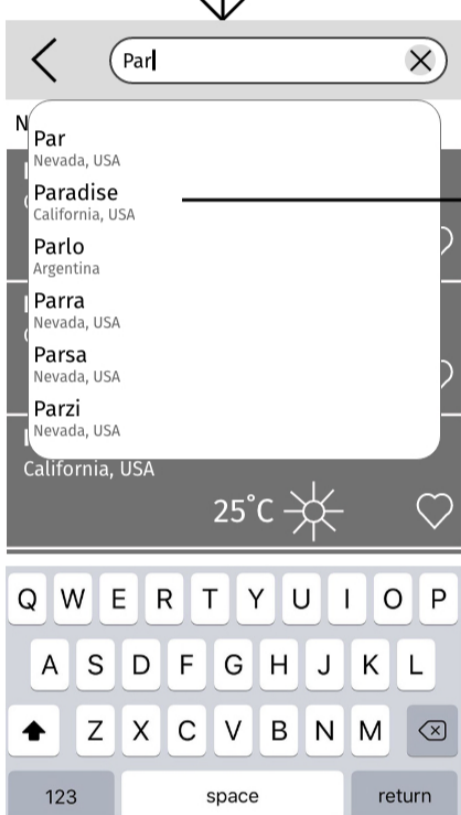

High Fidelity Wireframes (search for a location and add to favs)