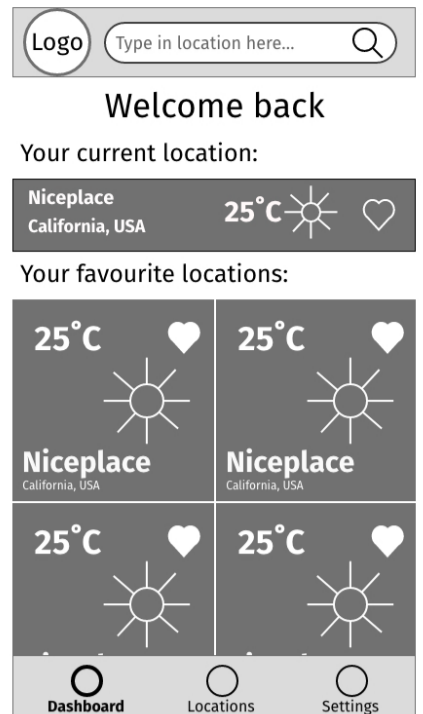

DASHBOARD (NEW USER)

SEARCH RESULTS

LOCATION PAGE

SEARCH LOCATION AND ADD TO FAVORITES (MOBILE)

DASHBOARD (NEW USER)

SEARCH LOCATION AND ADD TO FAVORITES (DESKTOP)

LOCATION PAGE

Mid Fidelity Wireframes (search for a location and add to favs)

Dashboard new user

Dashboard returning user (shown for perspective)

Dashboard - alternative design less flexible

Tapping search field

New user - no recent searches

Returning user - recent searches displayed