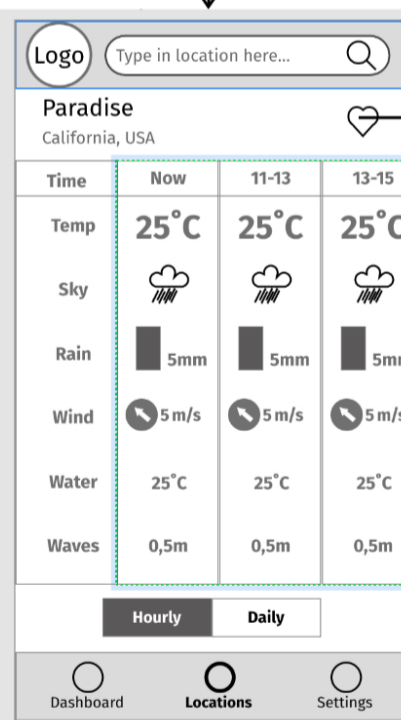

Dashboard new user

Dashboard returning user (shown for perspective)

Dashboard - alternative design less flexible

Tapping search field

New user - no recent searches

Returning user - recent searches displayed

Typing in location

Typing in non-existing location

Search autocomplete

Selecting a location from the autocomplete list

Location page - to be determined whether needed as an additional step

Adding to favs

Switch to daily mode