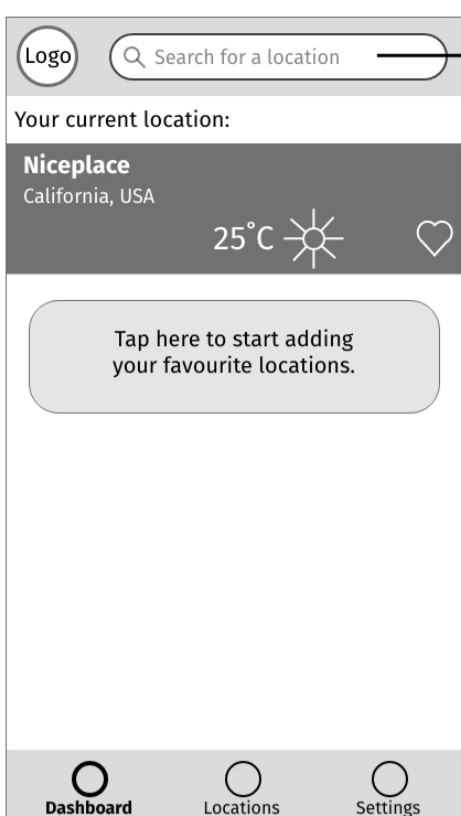

High Fidelity Wireframes (search for a location and add to favs)