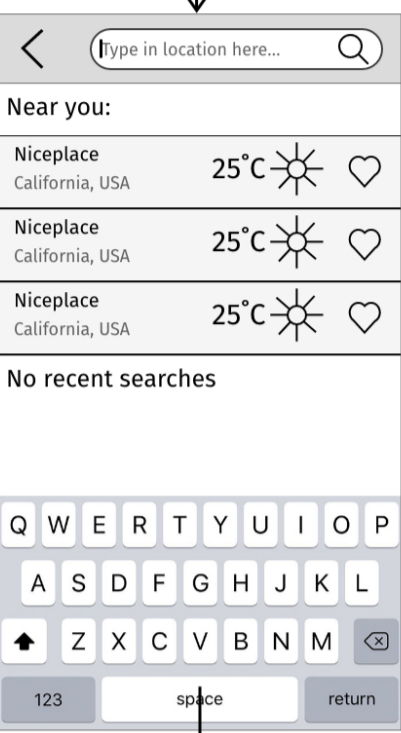

DASHBOARD (NEW USER)

SEARCH RESULTS

LOCATION PAGE

SEARCH LOCATION AND ADD TO FAVORITES (MOBILE)

DASHBOARD (NEW USER)

SEARCH LOCATION AND ADD TO FAVORITES (DESKTOP)

LOCATION PAGE

Mid Fidelity Wireframes (search for a location and add to favs)

Dashboard new user

Dashboard returning user (shown for perspective)

Dashboard - alternative design less flexible

Tapping search field

New user - no recent searches

Returning user - recent searches displayed