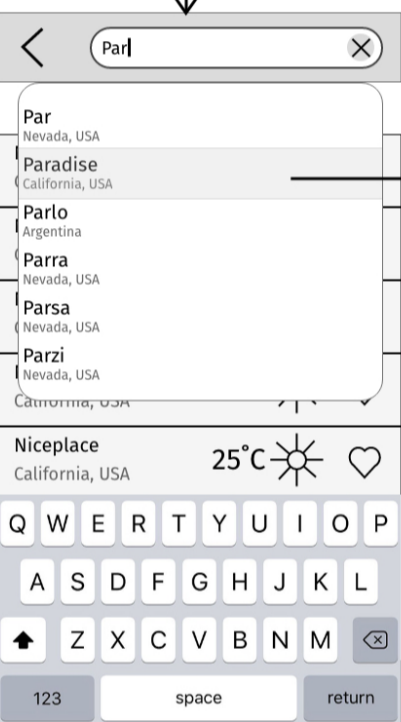

Dashboard new user

Dashboard returning user (shown for perspective)

Dashboard - alternative design less flexible

Tapping search field

New user - no recent searches

Returning user - recent searches displayed

Typing in location

Typing in non-existing location

Search autocomplete

Selecting a location from the autocomplete list

Location page - to be determined whether needed as an additional step

Adding to favs

Switch to daily mode