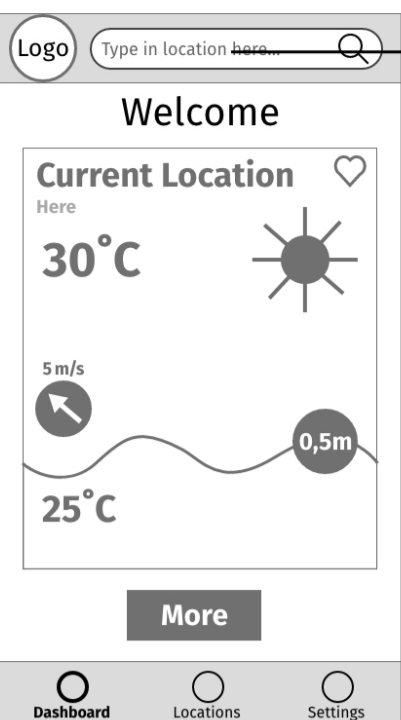

DASHBOARD (NEW USER)

SEARCH RESULTS

LOCATION PAGE

SEARCH LOCATION AND ADD TO FAVORITES (MOBILE)

DASHBOARD (NEW USER)

SEARCH LOCATION AND ADD TO FAVORITES (DESKTOP)

LOCATION PAGE

Mid Fidelity Wireframes (search for a location and add to favs)

Dashboard new user

Dashboard returning user (shown for perspective)

Dashboard - alternative design less flexible

Tapping search field

New user - no recent searches

Returning user - recent searches displayed